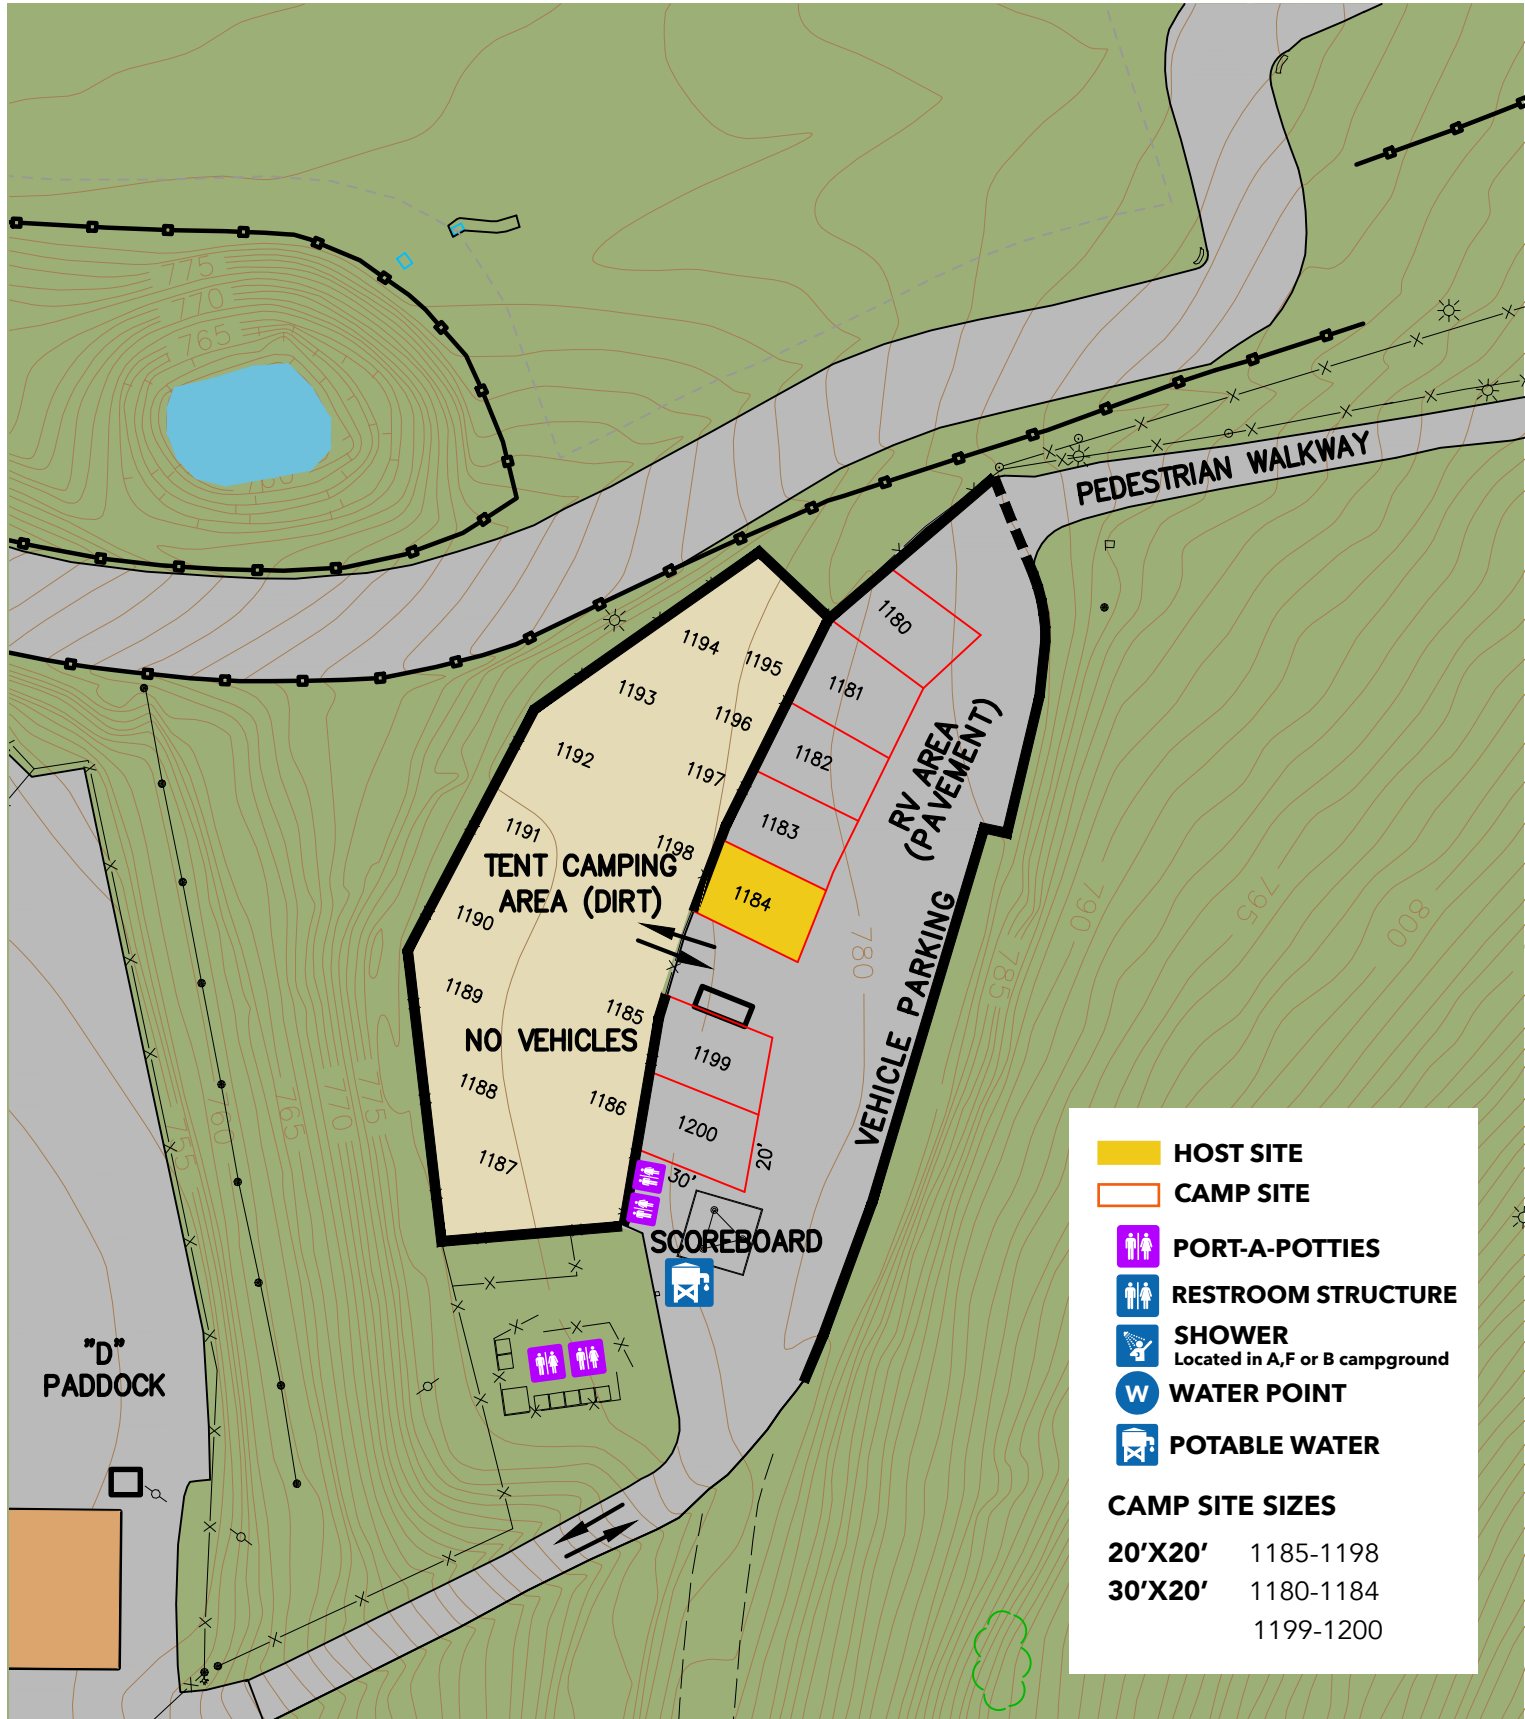

LIFETIME

SEA OTTER CLASSIC

PRESENTED BY
Continental

Family Camping / Quiet Area

- HOST SITE**
- CAMP SITE**
- PORT-A-POTTIES**
- RESTROOM STRUCTURE**
- SHOWER**
Located in A,F or B campground
- WATER POINT**
- POTABLE WATER**

CAMP SITE SIZES

20'X20'	1185-1198
30'X20'	1180-1184 1199-1200